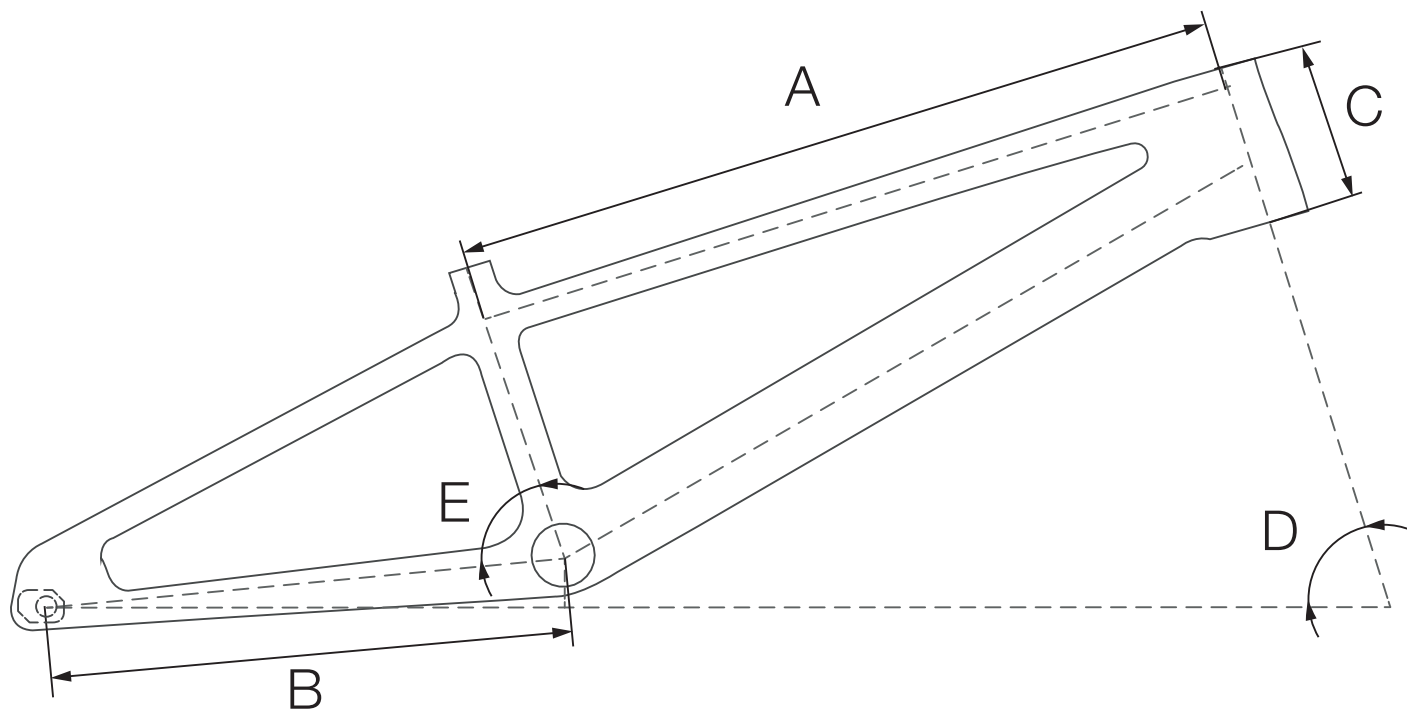

# GEOMETRY

	<b>A - Short</b>	<b>A - Long</b>	<b>B - Short</b>	<b>B - Long</b>	<b>C</b>	<b>D</b>	<b>E</b>
XXL	570mm	578mm	386mm	394mm	120mm	74	72
XL	548mm	556mm	368mm	376mm	120mm	74	72

MORE SIZES TO FOLLOW

## FRAME STANDARDS

Bottom Bracket	PressFit BB86.5X41
Brake mount	Flat mount
Brake Rotor	120MM
Headset	Integrated 42/52 Tapered
Max Chainring	48t
Rear axle	15x140MM M14X1
Seatpost	27.2MM
Seatpost clamp	31.8MM
Wheel size	Max 20x1.75"